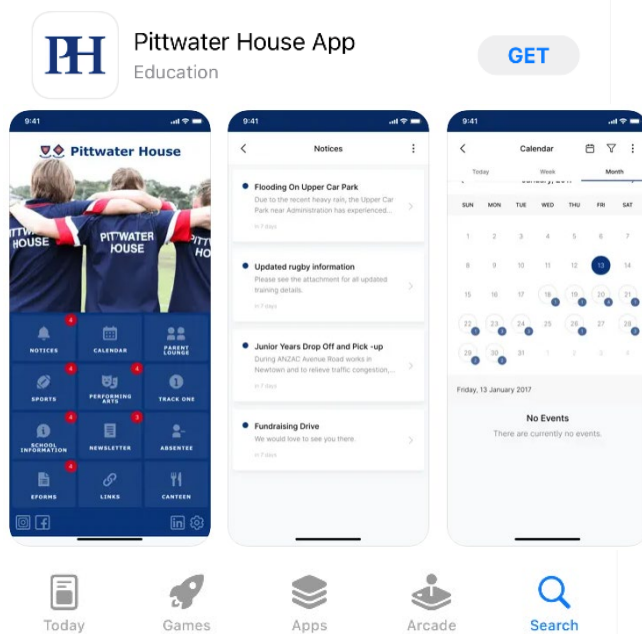

Pittwater House

Pittwater House App. Install Instructions

Install app on your Phone

1. In the App stores, search for the Pittwater House App.

Apple Store

Google App store

2. Sign-in to the App. Use the same login that you use for the Parent Lounge, Canvas and MyStudentAccount
3. If you experience any difficulties logging in, please get in touch with the IT Department by emailing: itsupport@tphs.nsw.edu.au