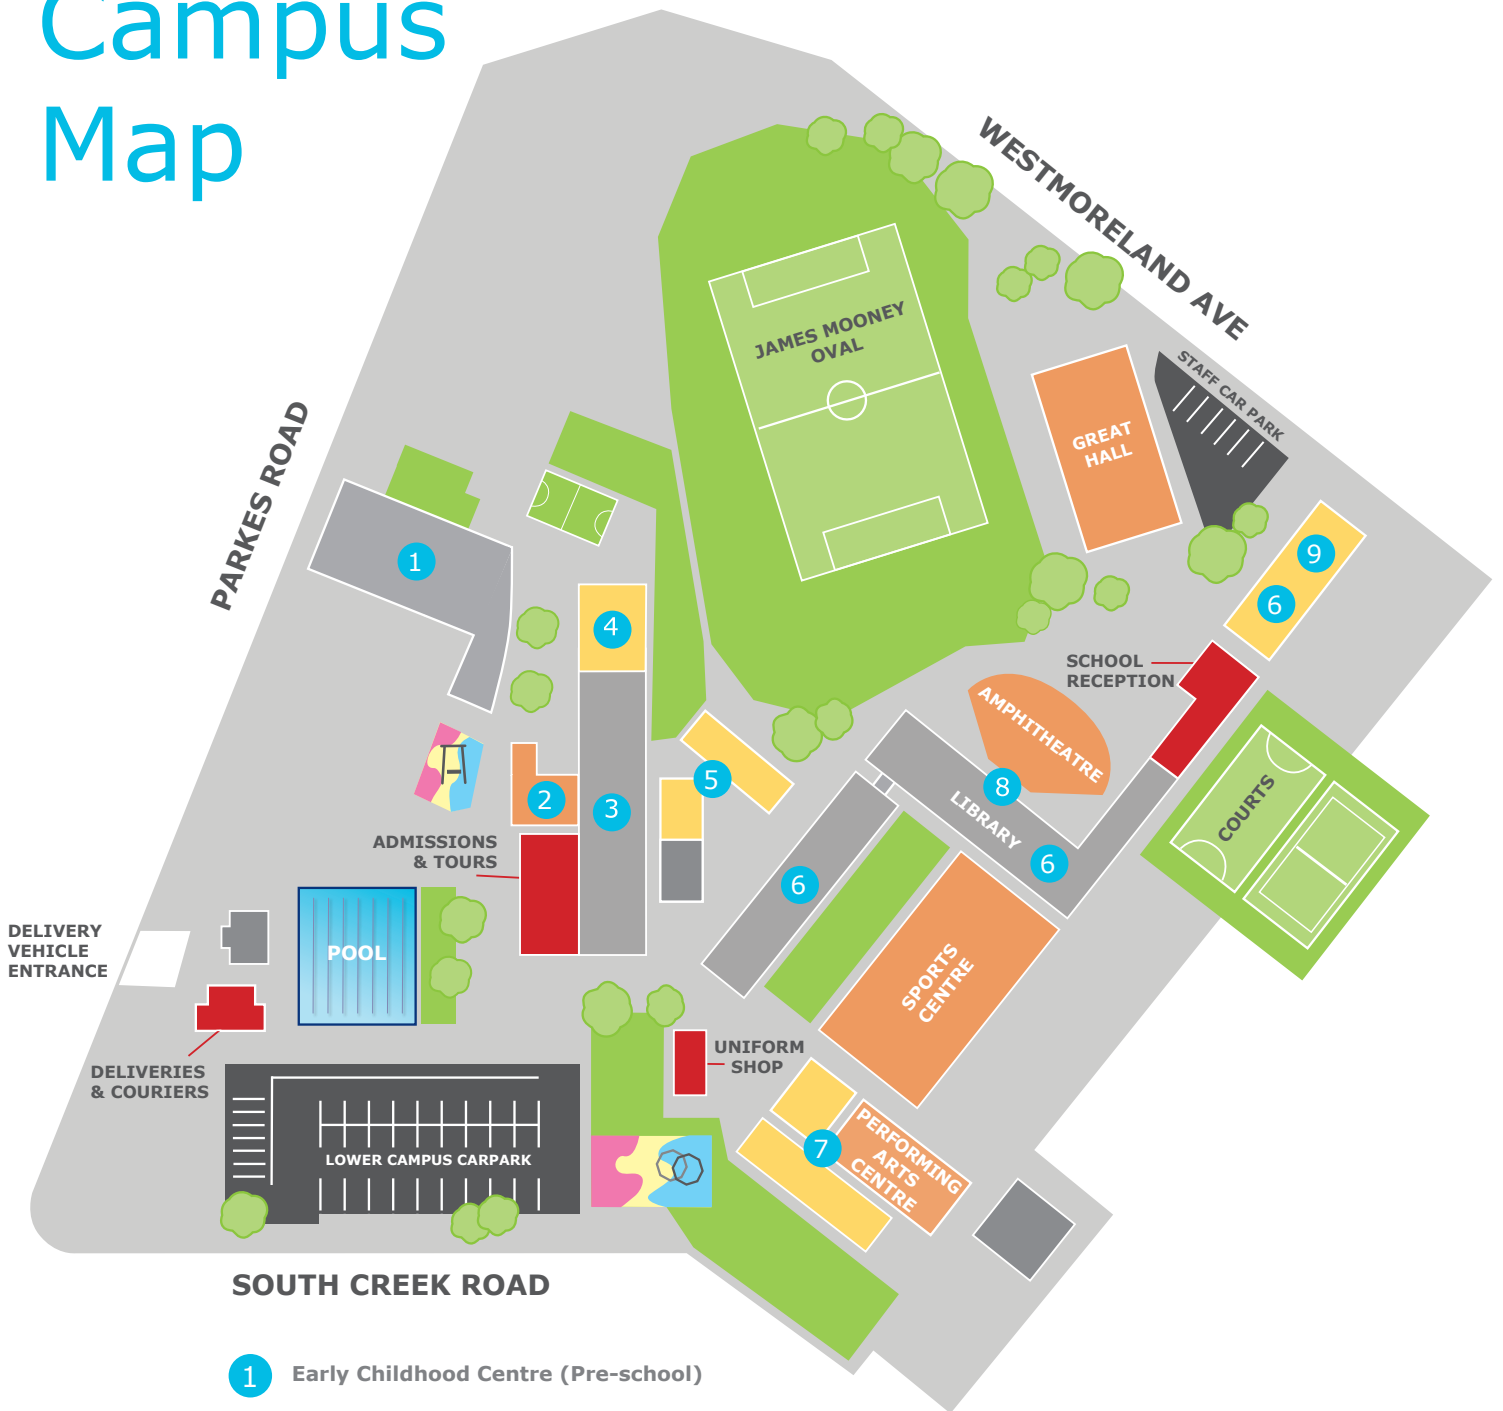

# Campus Map

- 1 Early Childhood Centre (Pre-school)
- 2 Covered Outdoor Learning Area (COLA)
- 3 Junior School Classrooms:  
Kindy – Year 3 (Ground level)  
Years 4 – 6 (Upper level)
- 4 Visual Arts (Upper level)
- 5 Technology & Applied Science (TAS)
- 6 Senior School Classrooms
- 7 Performing Arts Precinct
- 8 Pitt Stop Canteen (Ground level)  
Library (Top level)
- 9 Science Labs

-  GENERAL LEARNING AREAS
-  SPECIALIST LEARNING AREAS
-  SERVICE AREAS
-  EVENT/MEETING AREAS